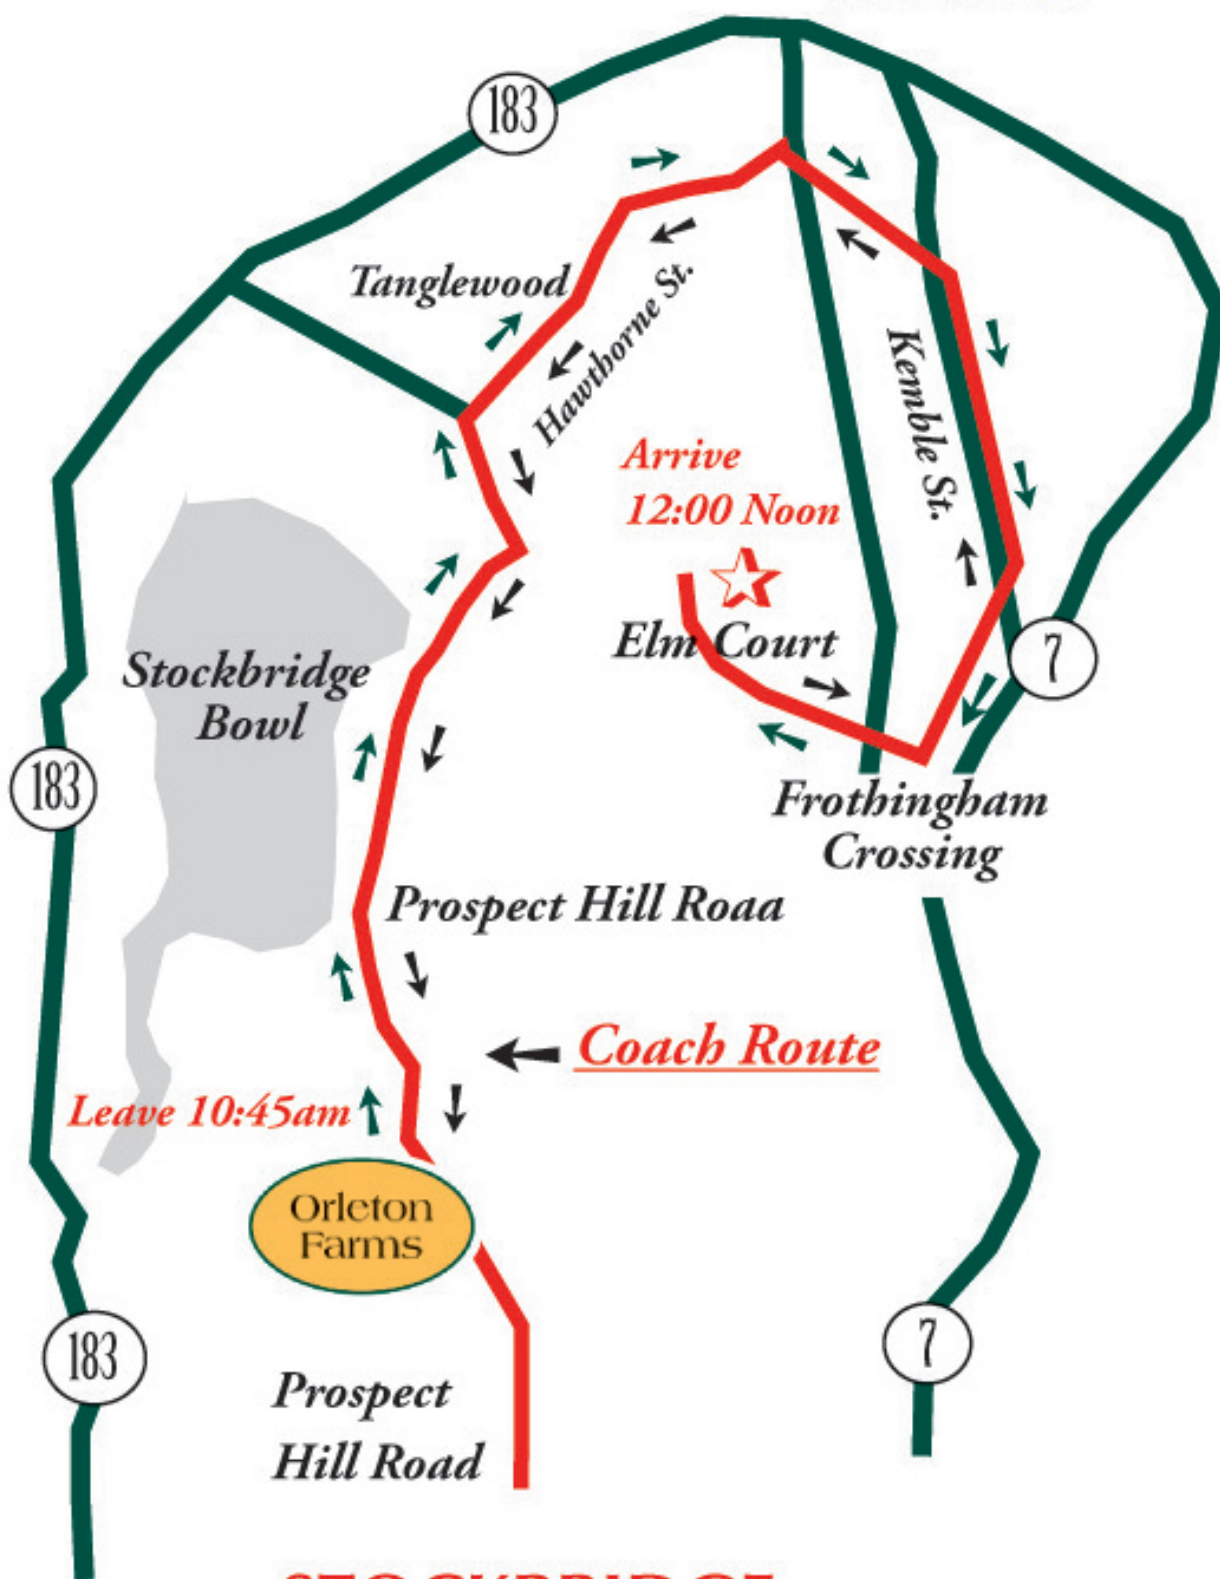

Saturday, October 6, 2018

*Elm Court Estate*

 **LENOX**

*Arrive  
12:00 Noon*

*Elm Court*

*Coach Route*

*Leave 10:45am*

**Orleton  
Farms**

*Prospect  
Hill Road*

**STOCKBRIDGE**