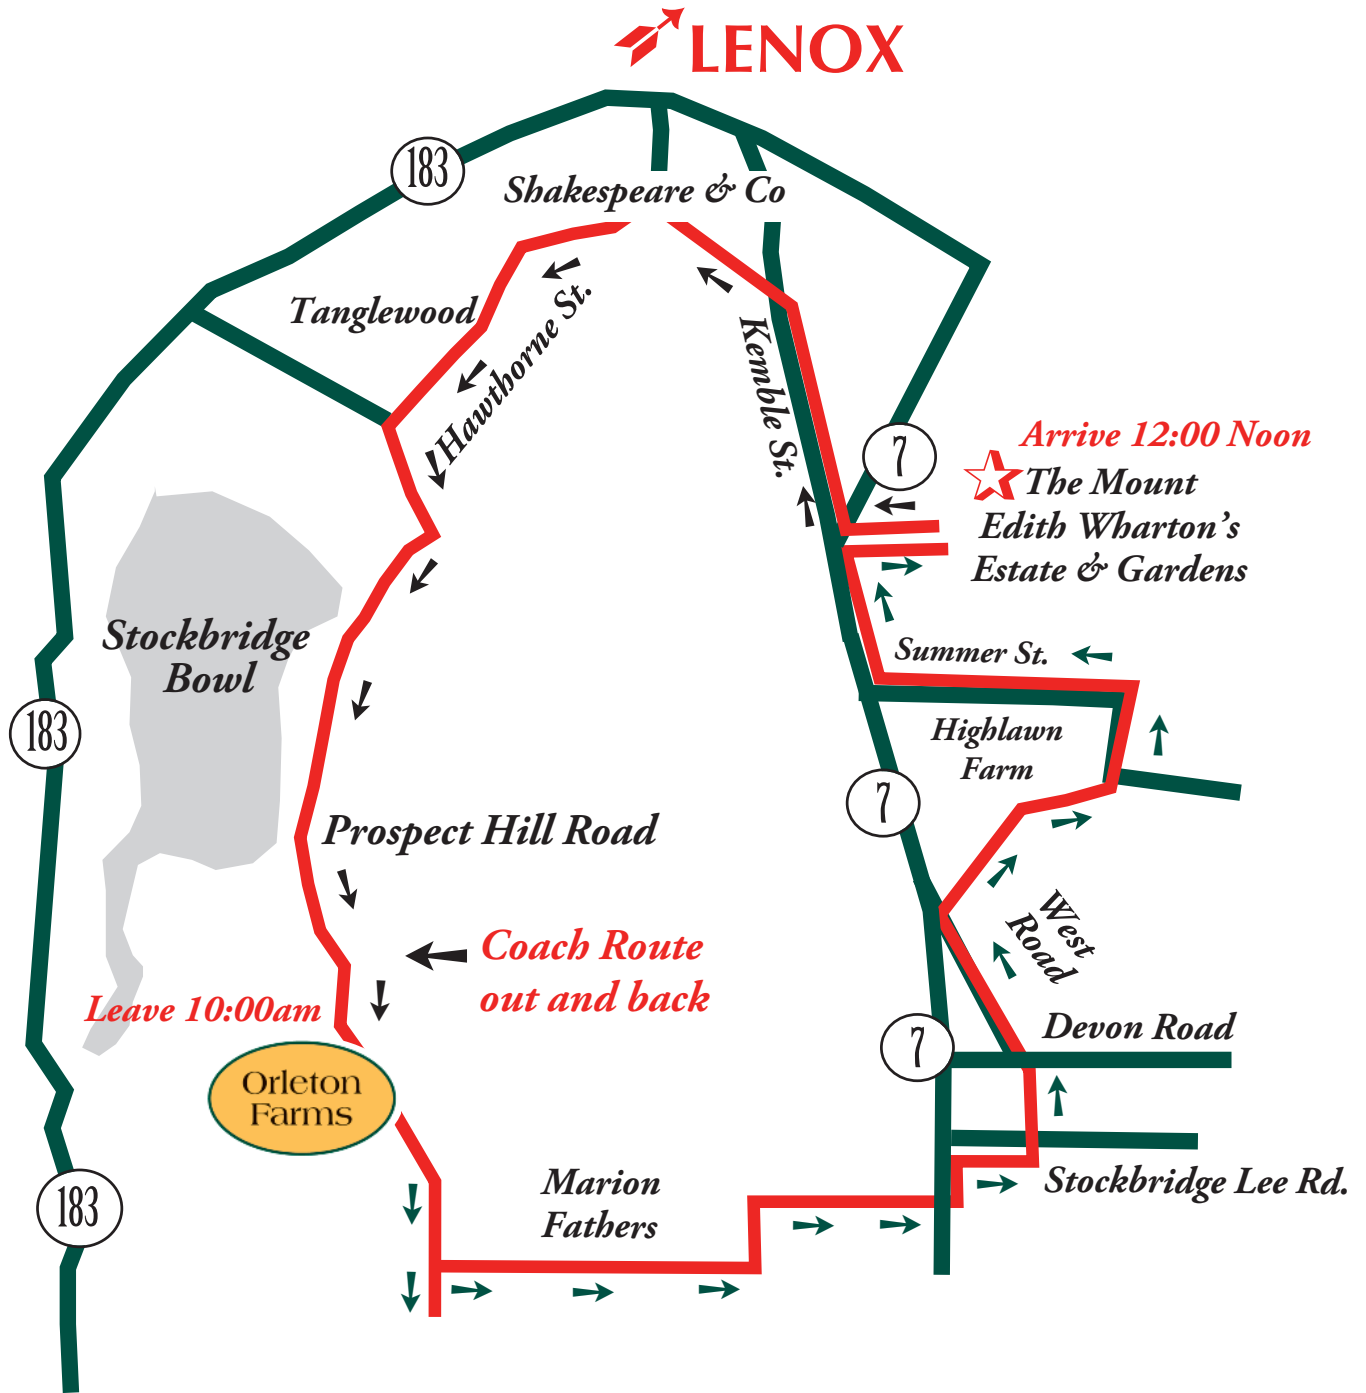

11:45 AM

Luncheon at a private estate for coachmen and passengers.

1:15 PM

Coaches leave for return to Orleton Farm

1:30-2:00 PM

Return through the Village of Stockbridge

Monday, October 11, 2021

The Mount, Edith Wharton's Estate & Gardens

STOCKBRIDGE

- 10:15 AM Depart for drive, approx. 10 miles, through Lenox and Stockbridge
- 11:45 AM Arrive at The Mount, Presentation of the Coaches (the public is welcome)
- 12:00 Noon Luncheon at The Mount for coachmen and passengers.
- 1:15 PM Coaches leave for return to Orleton Farm.