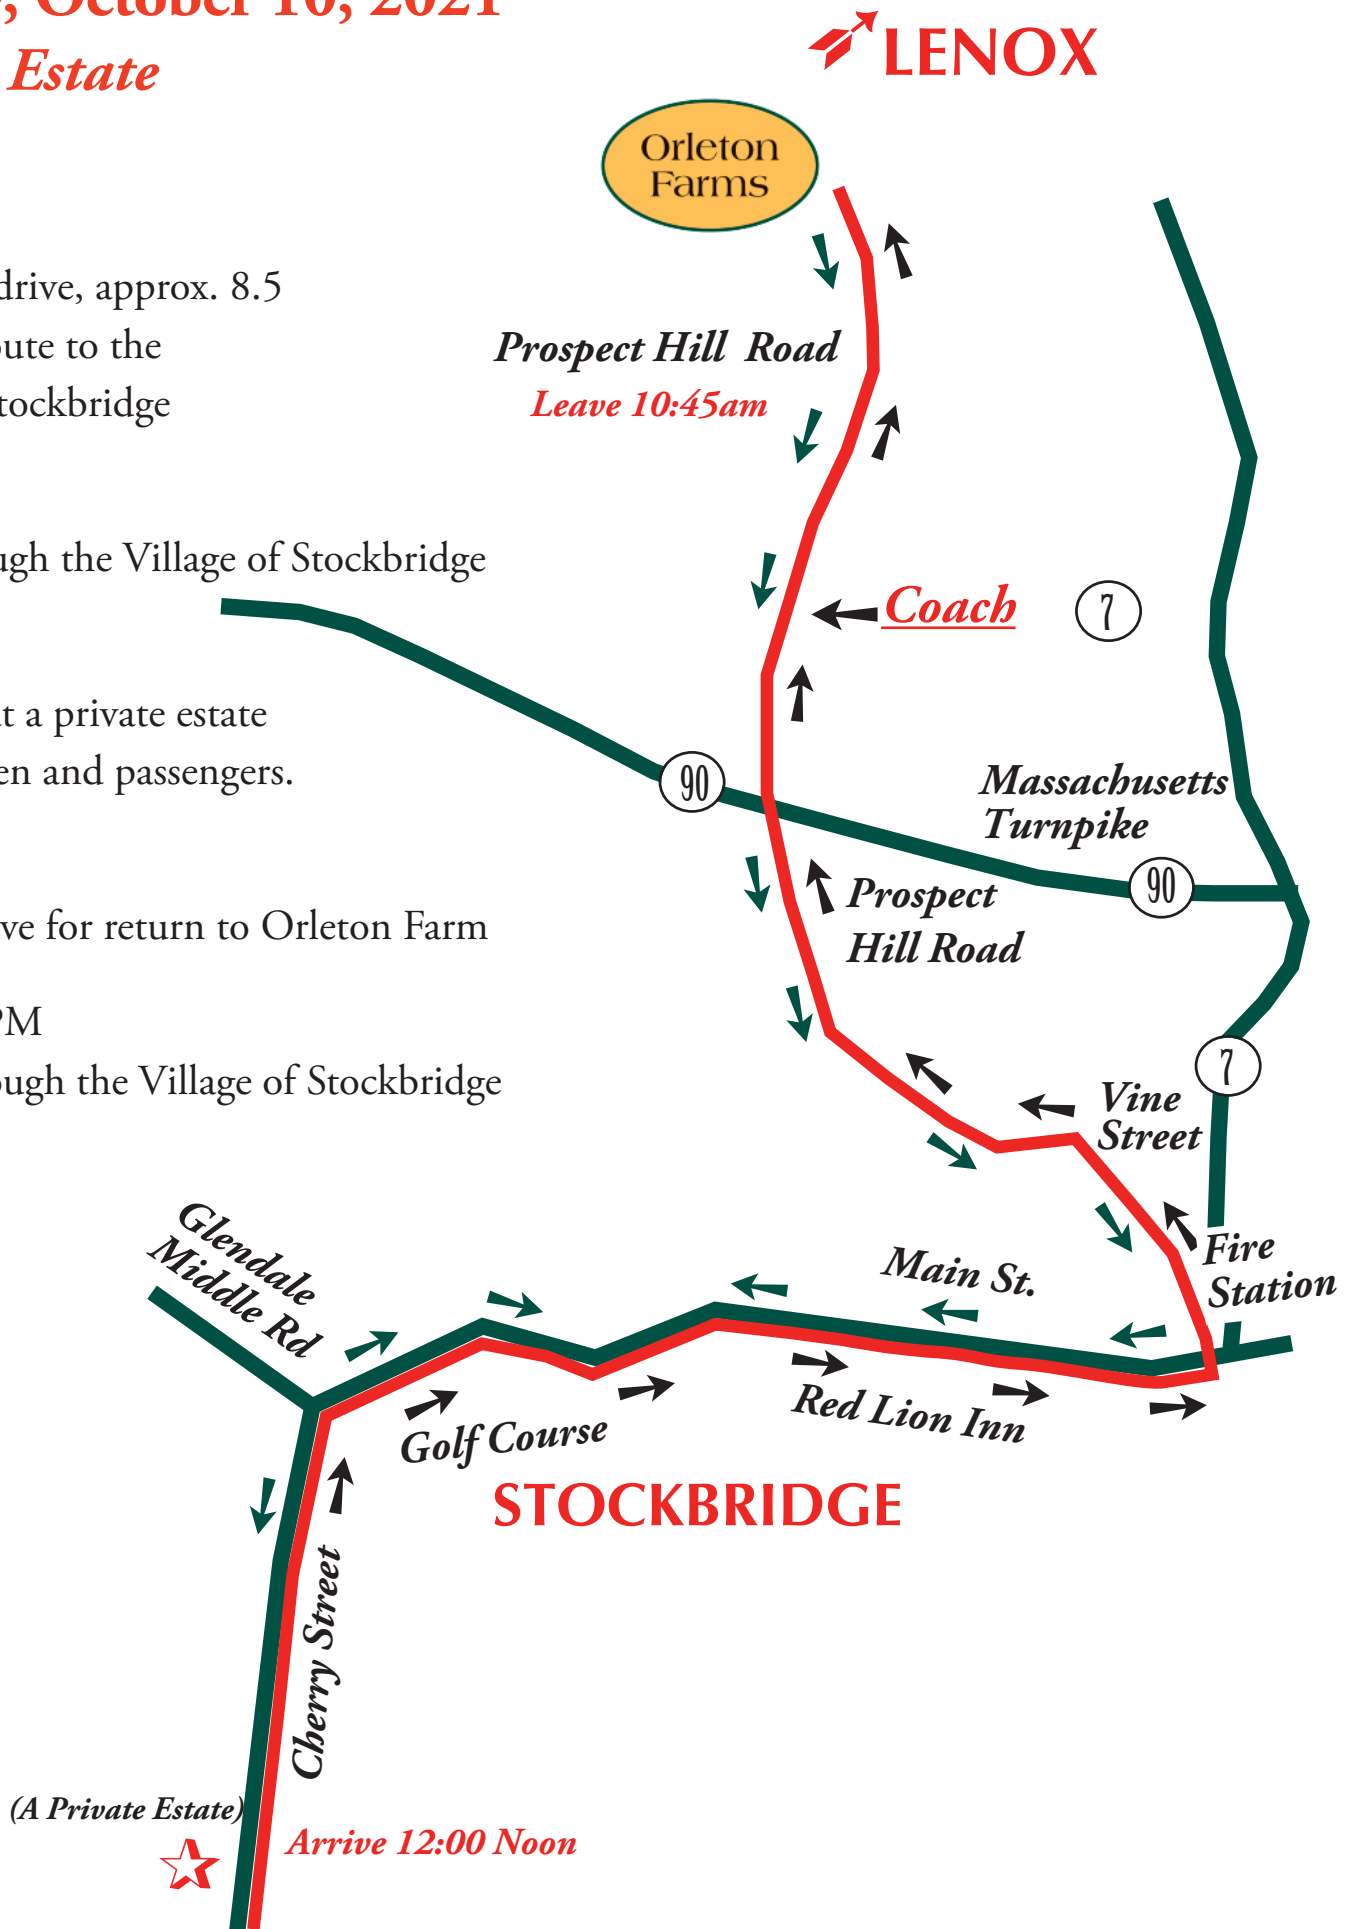

11:45 AM

Luncheon at a private estate for coachmen and passengers.

1:15 PM

Coaches leave for return to Orleton Farm

1:30-2:00 PM

Return through the Village of Stockbridge

Monday, October 11, 2021

The Mount, Edith Wharton's Estate & Gardens

STOCKBRIDGE

- 10:15 AM Depart for drive, approx. 10 miles, through Lenox and Stockbridge
- 11:45 AM Arrive at The Mount, Presentation of the Coaches (the public is welcome)
- 12:00 Noon Luncheon at The Mount for coachmen and passengers.
- 1:15 PM Coaches leave for return to Orleton Farm.