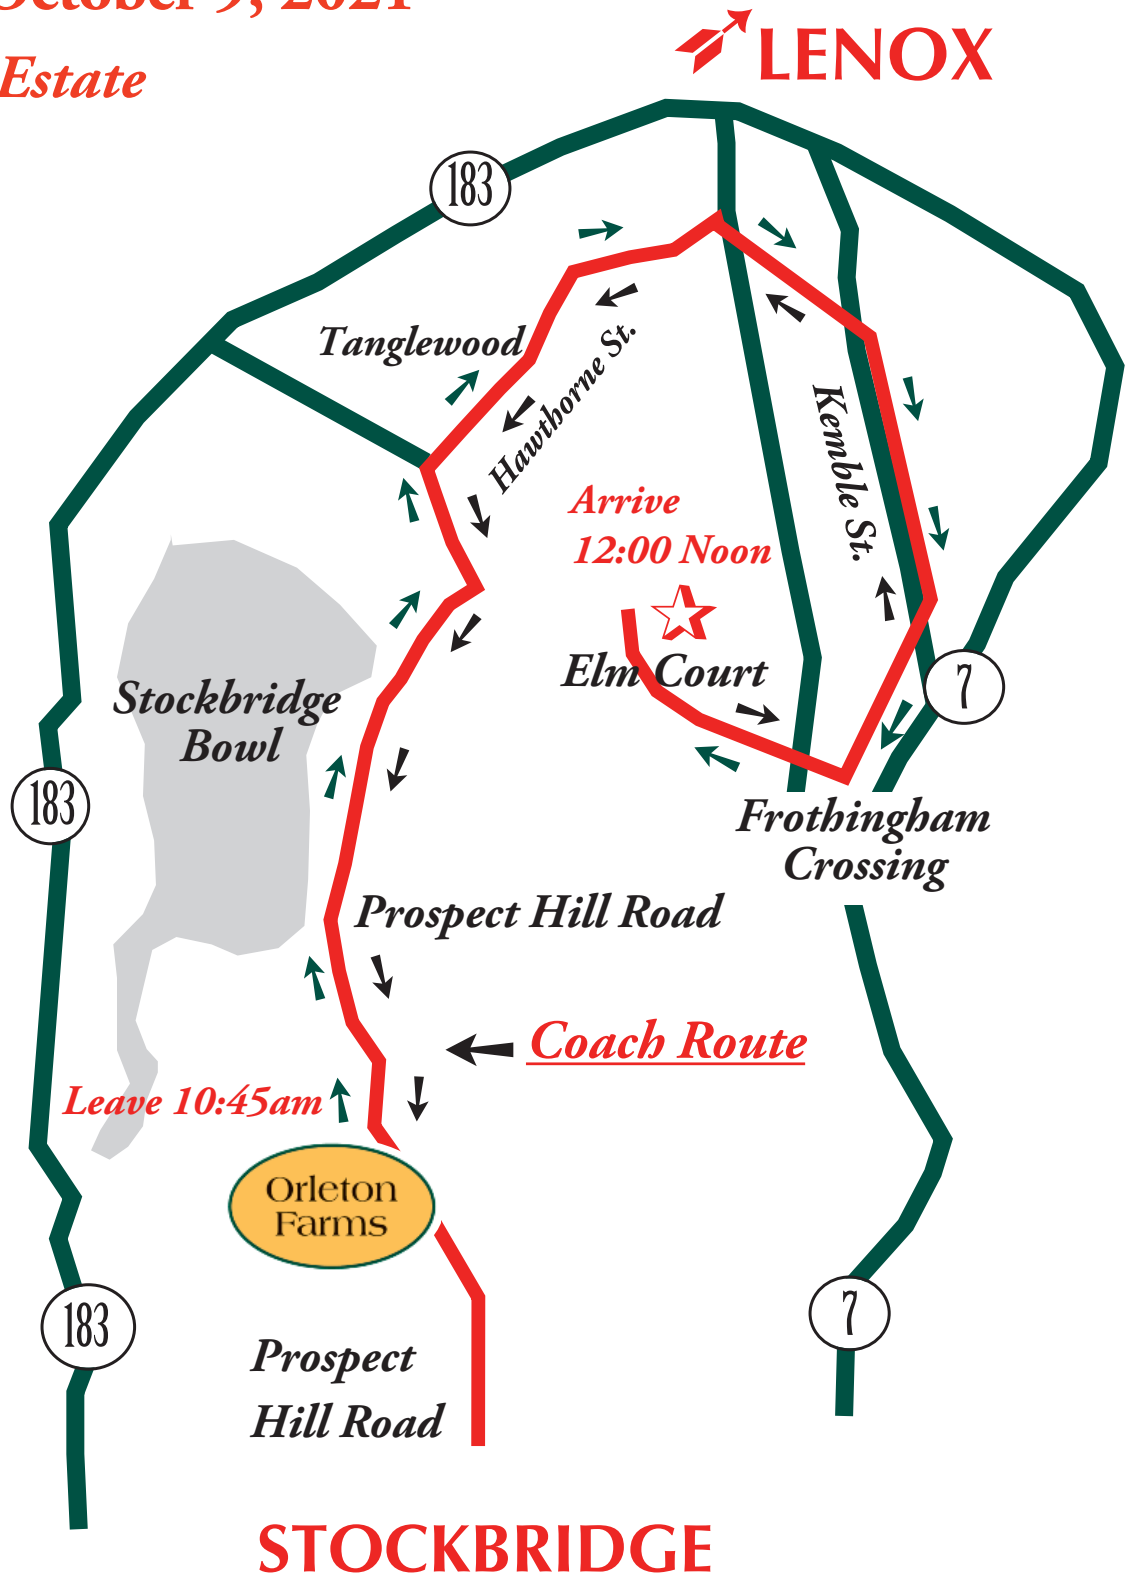

Saturday, October 9, 2021

Elm Court Estate

10:45 AM Depart for Elm Court Estate

11:45 AM Arrive at Elm Court Estate – Presentation and commentary of the coaches upon arrival. Bring a picnic lunch and enjoy the presentation and commentary of historic coaches (the public is welcome)

1:15 PM Coaches leave for return to Orleton Farm.

Sunday, October 10, 2021

Private Estate

10:45 AM

Depart for drive, approx. 8.5 miles, on route to the Village of Stockbridge

11:15 AM

Travel through the Village of Stockbridge

11:45 AM

Luncheon at a private estate for coachmen and passengers.

1:15 PM

Coaches leave for return to Orleton Farm

1:30-2:00 PM

Return through the Village of Stockbridge

Monday, October 11, 2021

The Mount, Edith Wharton's Estate & Gardens

STOCKBRIDGE

- 10:15 AM Depart for drive, approx. 10 miles, through Lenox and Stockbridge
- 11:45 AM Arrive at The Mount, Presentation of the Coaches (the public is welcome)
- 12:00 Noon Luncheon at The Mount for coachmen and passengers.
- 1:15 PM Coaches leave for return to Orleton Farm.