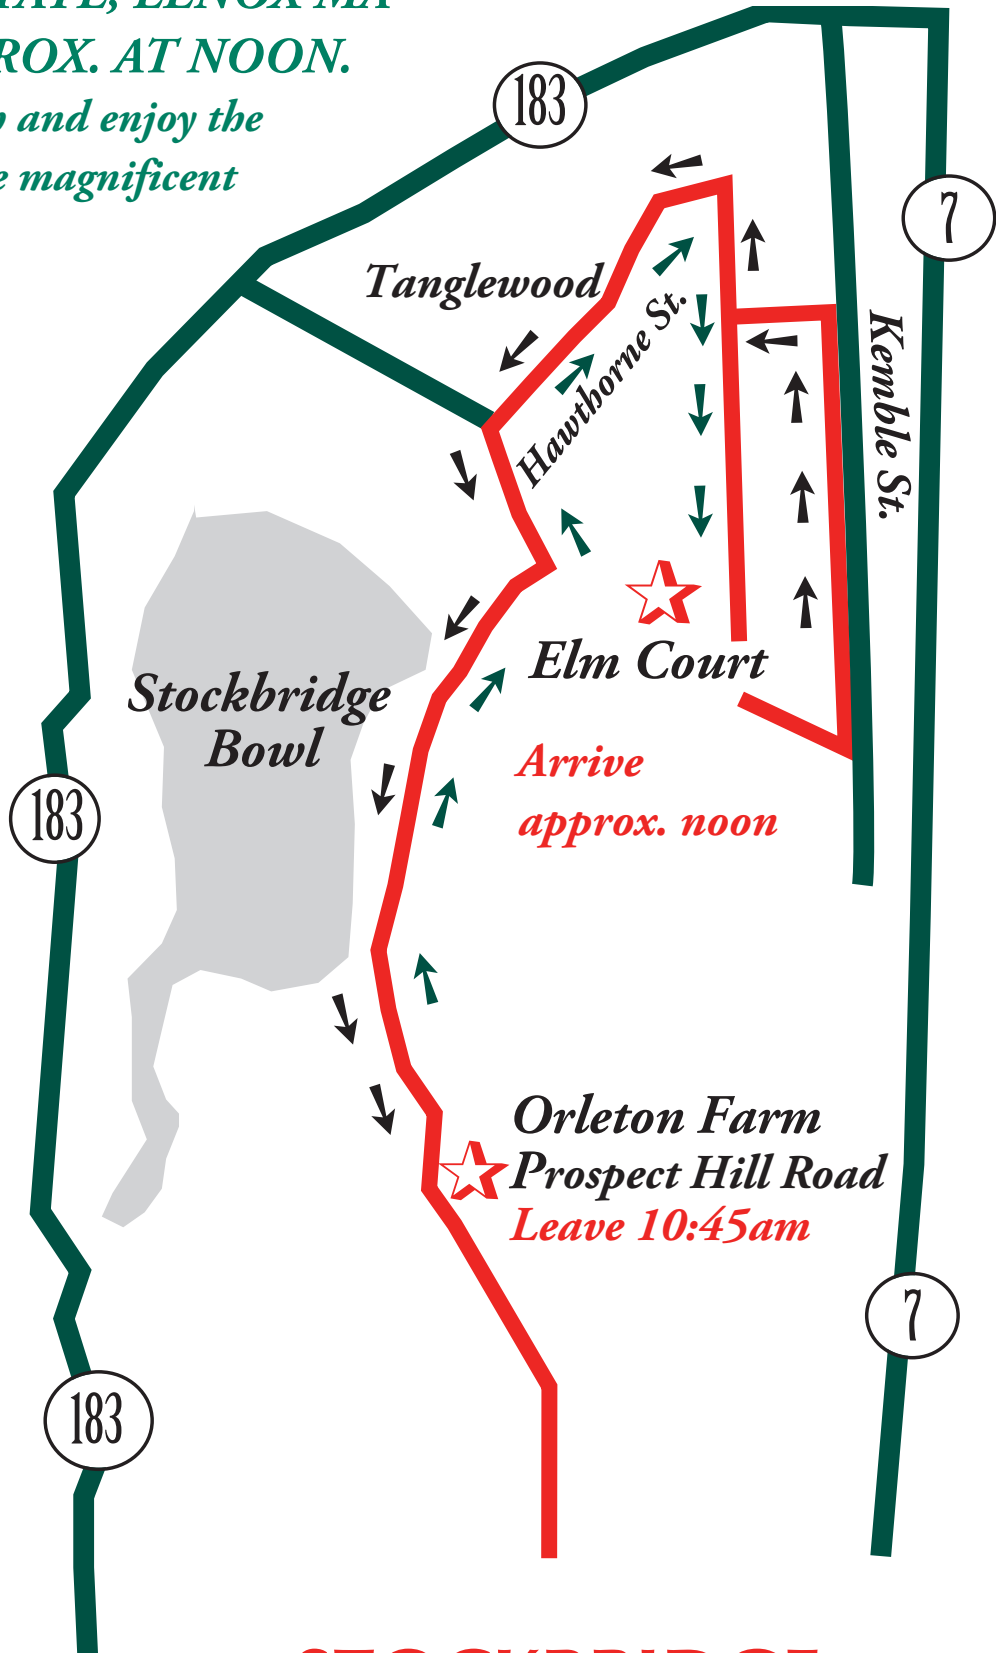

# FRIDAY, OCTOBER 6

*COACHES TRAVEL TO THE  
ELMCOURT ESTATE, LENOX MA  
ARRIVING APPROX. AT NOON.*

*Bring a picnic lunch and enjoy the  
presentation of these magnificent  
coaches and horses.*

**STOCKBRIDGE**

# SATURDAY, OCTOBER 7

 **LENOX**

*COME SHOP AND DINE WHILE  
THESE MAGNIFICENT COACHES  
AND HORSES DRIVE THROUGH  
THE VILLAGE OF STOCKBRIDGE.*

# SUNDAY, OCTOBER 8

*COACHES TRAVEL TO  
HIGHLAWN FARM ICE CREAM  
PARLOR & DAIRY BARN ARRIVING  
AT 10:30 AND TRAVELING BACK  
TO ORLETON FARM AT 12:30PM*