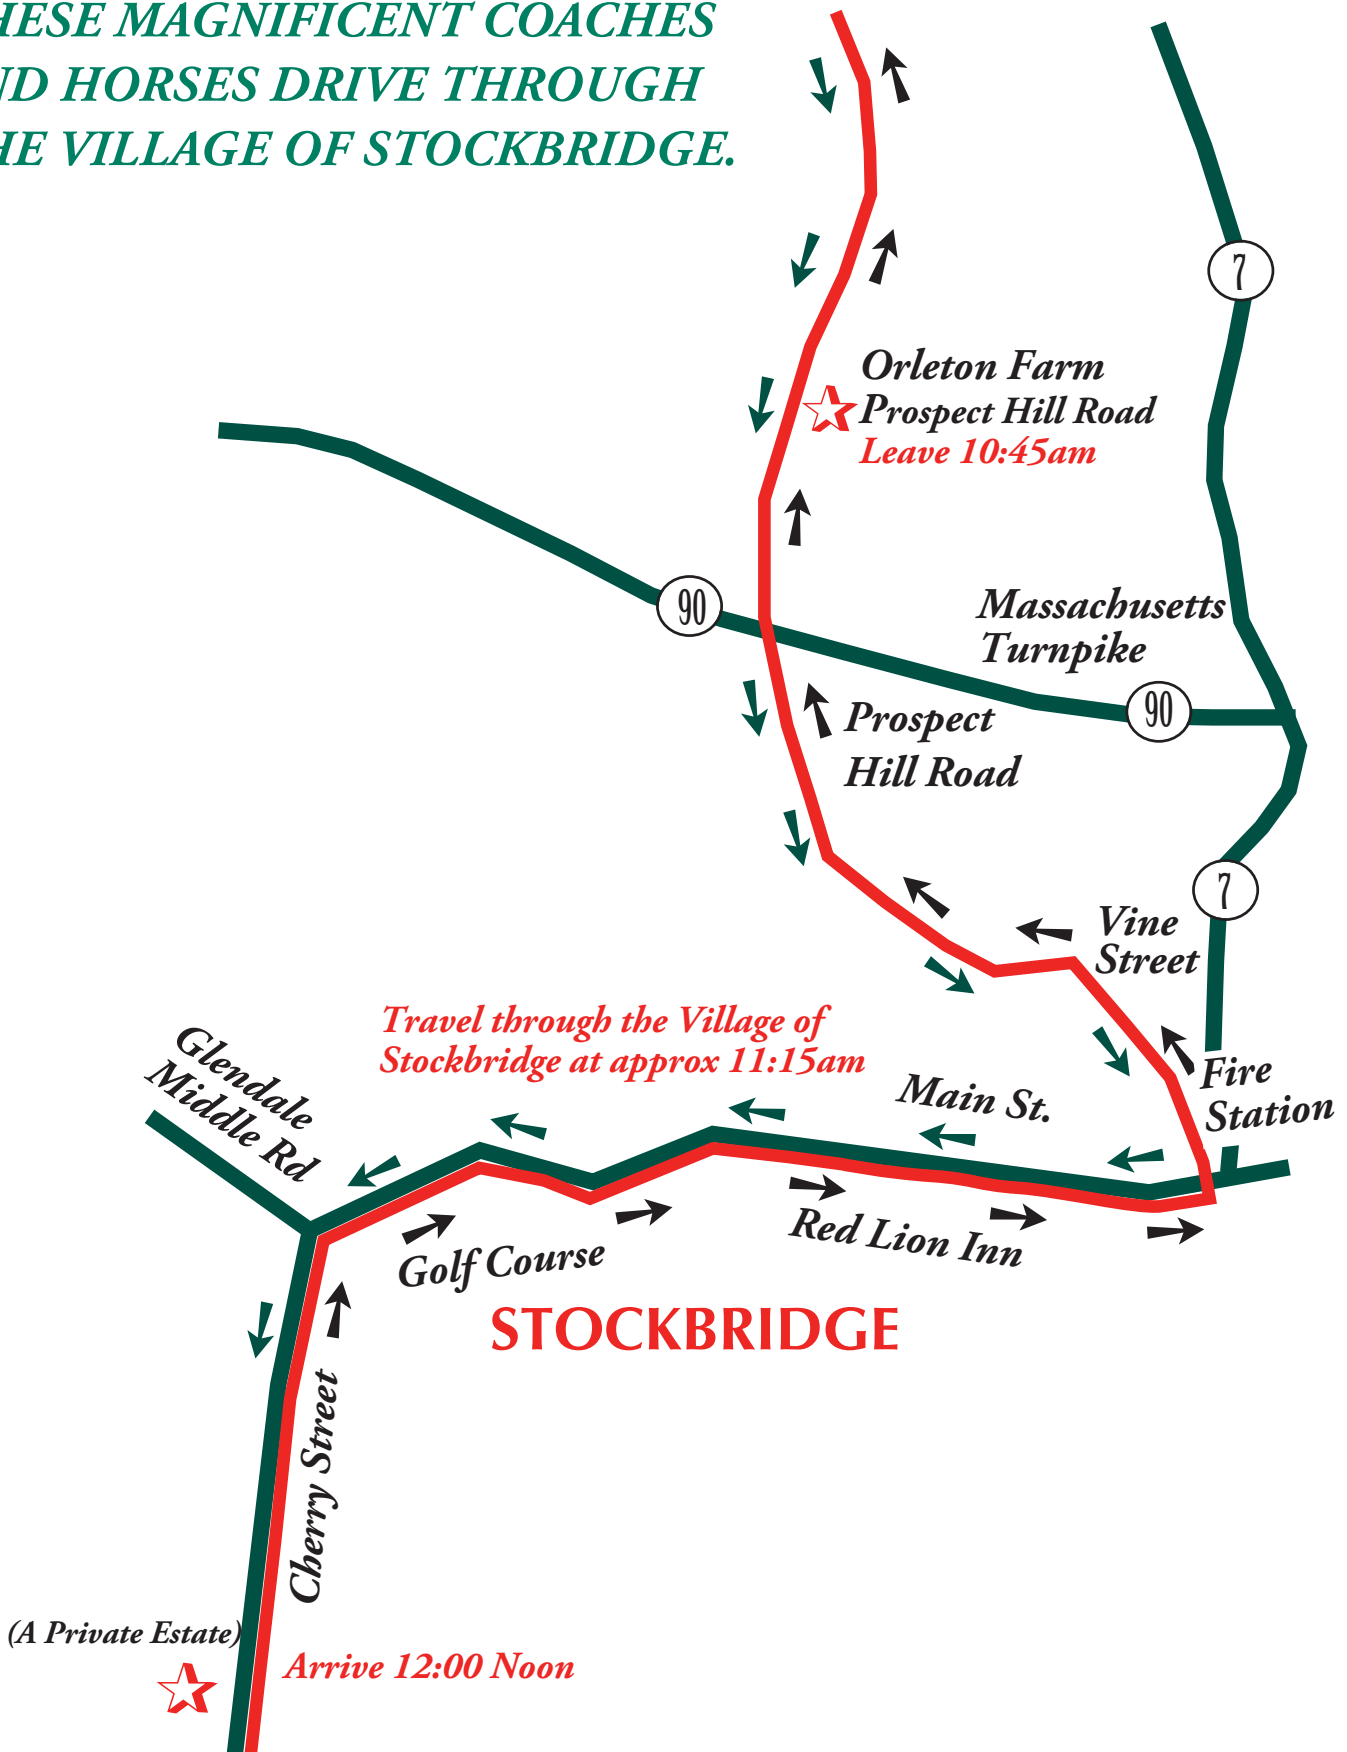

# FRIDAY, OCTOBER 6

*COACHES TRAVEL TO THE  
ELMCOURT ESTATE, LENOX MA  
ARRIVING APPROX. AT NOON.*

*Bring a picnic lunch and enjoy the  
presentation of these magnificent  
coaches and horses.*

**STOCKBRIDGE**

# SATURDAY, OCTOBER 7

 **LENOX**

*COME SHOP AND DINE WHILE  
THESE MAGNIFICENT COACHES  
AND HORSES DRIVE THROUGH  
THE VILLAGE OF STOCKBRIDGE.*

# SUNDAY, OCTOBER 8

*COACHES TRAVEL TO  
HIGHLAWN FARM ICE CREAM  
PARLOR & DAIRY BARN ARRIVING  
AT 10:30 AND TRAVELING BACK  
TO ORLETON FARM AT 12:30PM*