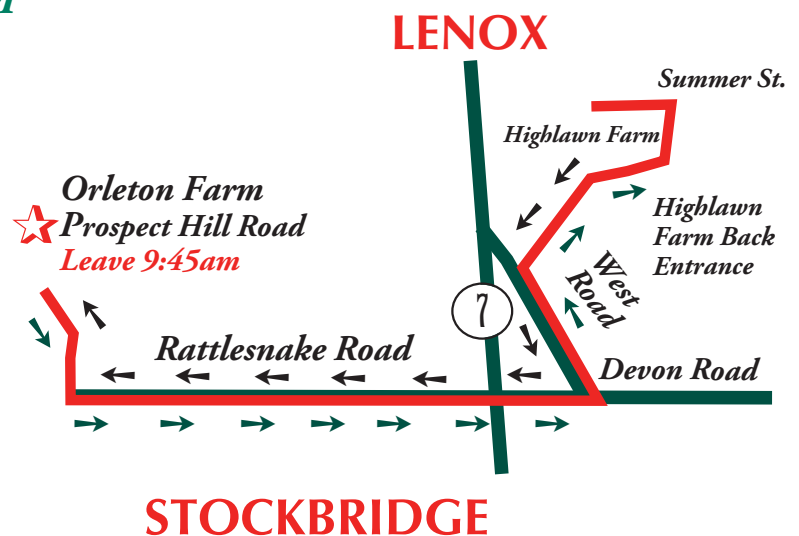

DOWNLOAD MAPS OF COACH ROUTES TO DESTINATIONS:

BerkshireCoachingWeekend.com

All times given are approximate, and routes and schedules are subject to change without notice.

Berkshire Coaching Weekend

Take a step back in time...

SUNDAY, OCTOBER 8

**COACHES LEAVE ORLETON FARM
AT 9:45AM AND TRAVEL TO
HIGHLAWN FARM ICE CREAM
PARLOR & DAIRY BARN
arriving at approx. 11AM**

*Enjoy a tour of the dairy barn
and have some homemade
ice cream while viewing these
magnificent coaches and horses.*