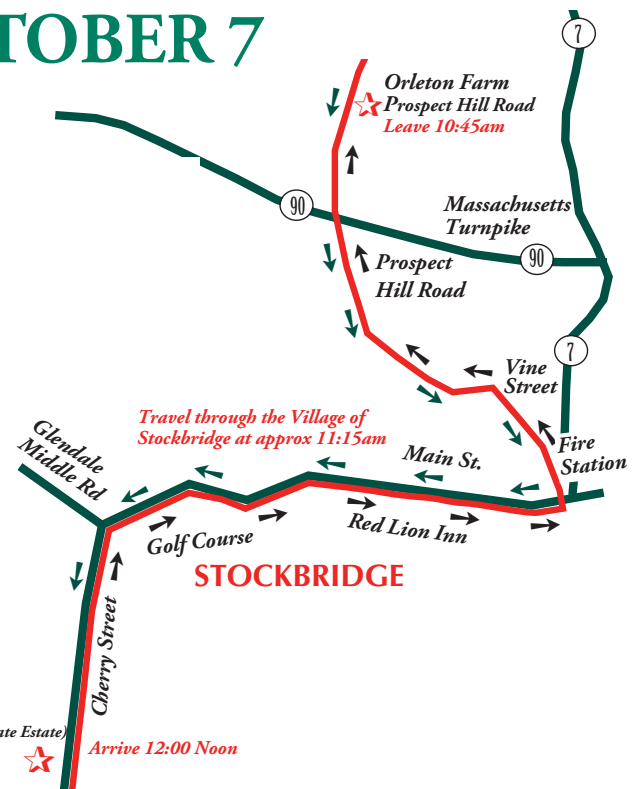

Berkshire Coaching Weekend

Take a step back in time...

SATURDAY, OCTOBER 7

Come shop, dine and watch these magnificent coaches and horses drive through the Village of Stockbridge.

COACH ROUTE:

Leave Orleton Farm 10:45AM and arrive approx. 11:15AM through the village return back through Stockbridge at approx. 1:30PM traveling to Orleton Farm.

DOWNLOAD MAPS OF COACH ROUTES TO DESTINATIONS:

BerkshireCoachingWeekend.com

All times given are approximate, and routes and schedules are subject to change without notice.