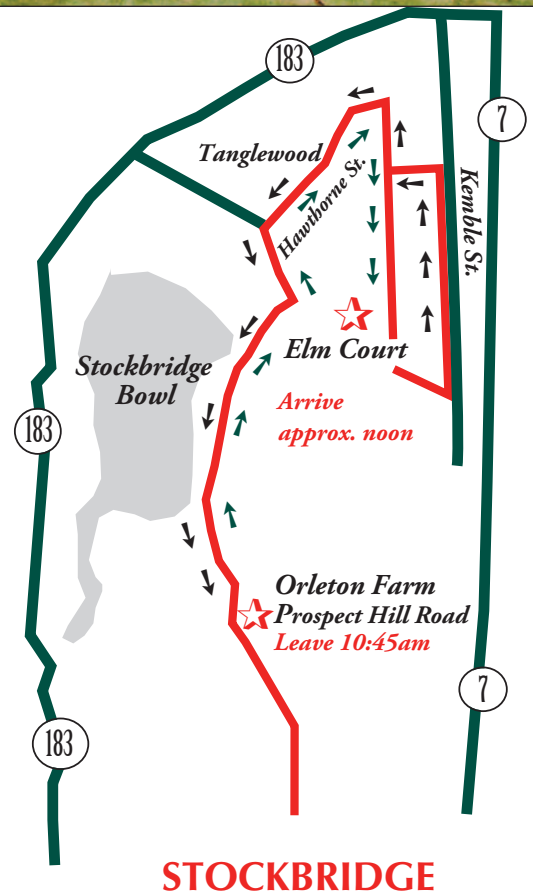

**DOWNLOAD MAPS OF COACH ROUTES
TO DESTINATIONS:**

BerkshireCoachingWeekend.com

*All times given are approximate, and routes and schedules are
subject to change without notice.*

Berkshire Coaching Weekend

Take a step back in time...

SATURDAY, OCTOBER 7

Come shop, dine and watch these magnificent coaches and horses drive through the Village of Stockbridge.

COACH ROUTE:

Leave Orleton Farm 10:45AM and arrive approx. 11:15AM through the village return back through Stockbridge at approx. 1:30PM traveling to Orleton Farm.

SUNDAY, OCTOBER 8

**COACHES LEAVE ORLETON FARM
AT 9:45AM AND TRAVEL TO
HIGHLAWN FARM ICE CREAM
PARLOR & DAIRY BARN
arriving at approx. 11AM**

*Enjoy a tour of the dairy barn
and have some homemade
ice cream while viewing these
magnificent coaches and horses.*

DOWNLOAD MAPS OF COACH ROUTES TO DESTINATIONS:

BerkshireCoachingWeekend.com

All times given are approximate, and routes and schedules are subject to change without notice.